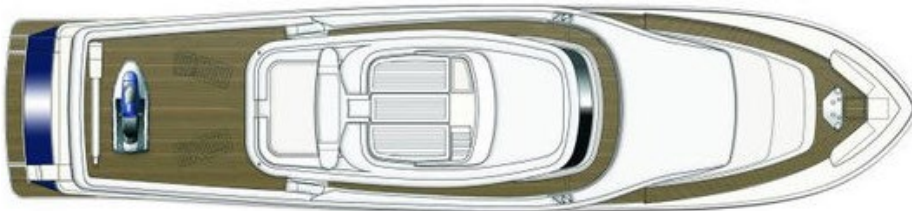

m/y Klobuk CUSTOM LINE NAVETTA 30

PROFILE

SUNDECK

WHEELHOUSE
DECK

MAINDECK

LOWERDECK