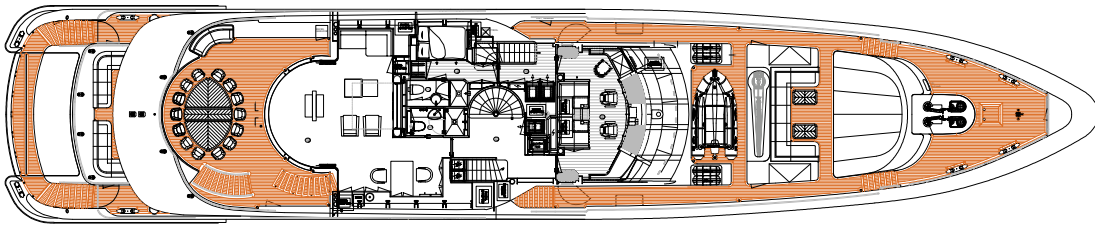

Agram Yachting

m/y Agram HESSEN YACHTS 4400

PROFILE

SUNDECK

WHEELHOUSE
DECK

MAINDECK

LOWERDECK