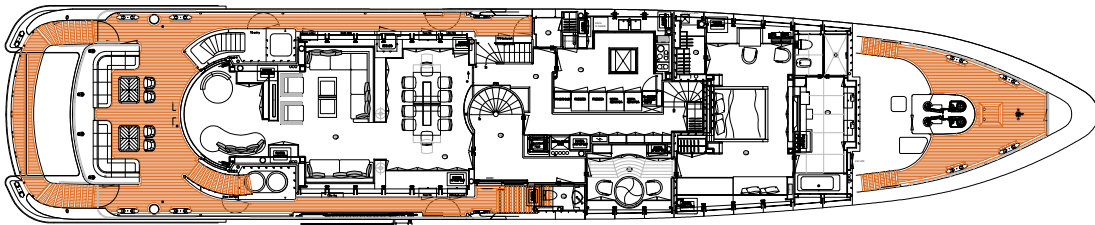

Agram Yachting

m/y Agram HESSEN YACHTS 4400

PROFILE

SUNDECK

WHEELHOUSE
DECK

MAINDECK

LOWERDECK