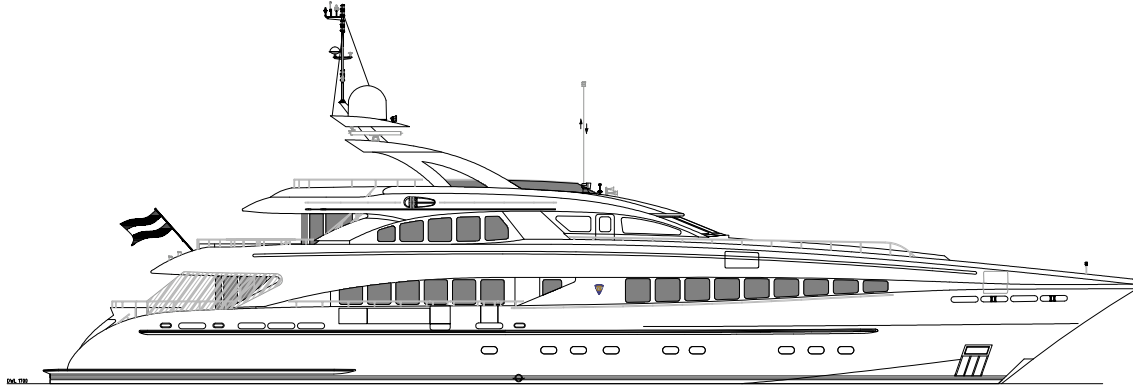

Agram Yachting

m/y Agram HESSEN YACHTS 4400

PROFILE

SUNDECK

WHEELHOUSE
DECK

MAINDECK

LOWERDECK