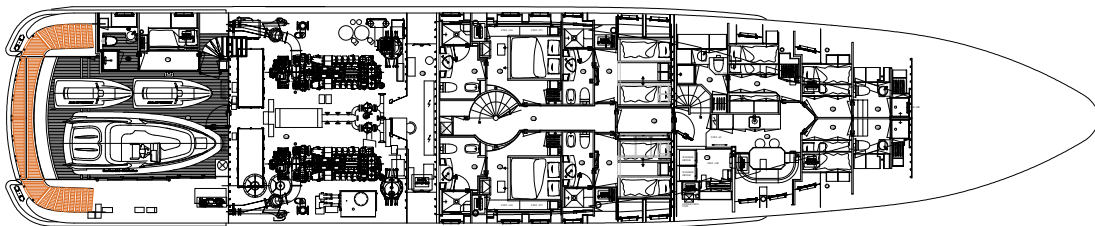

Agram Yachting

m/y Agram HESSEN YACHTS 4400

PROFILE

SUNDECK

WHEELHOUSE
DECK

MAINDECK

LOWERDECK