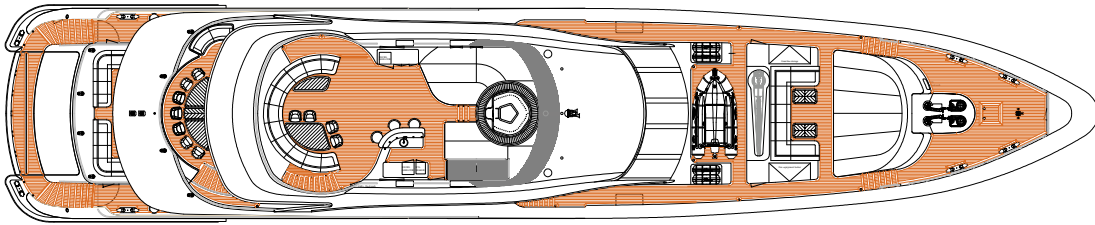

Agram Yachting

m/y Agram HESSEN YACHTS 4400

PROFILE

SUNDECK

WHEELHOUSE
DECK

MAINDECK

LOWERDECK